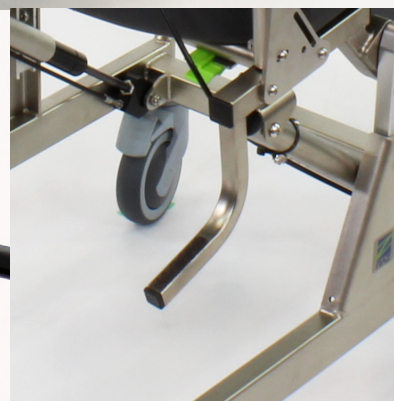

Raz AT Tilt Adjustable Height Shower Commode

Product Code: 1948

Available with so many adjustments & options, the Raz-AT one of the easiest tilting mobile shower chairs to operate.

The Raz-AT (Attendant Tilt) mobile shower commode chair tilts up to 40° to provide extra pressure reduction and comfort. The unique frame design utilizes locking gas springs that help lift the seat to an upright position.

The Raz-AT mobile shower commode chair comes standard with the Ischial & Pelvic Alignment System (IPAS), 4" of height adjustment, adjustable-tension back upholstery, molded headrest and fixture, 5" dual-locking castors, flip-up padded armrests, and a commode pan. The easy-to-clean, polished stainless steel frame fits over most toilets and is designed for easy side and front access by the user or attendant.

Product Features:

- Adjustable seat height
- Flip Up Padded arm rests
- Adjustable angle backrest with adjustable tension
- 4 x Dual-locking (swivel and roll) castors
- Ischial & Pelvic Alignment System (IPAS), which allows the commode seat aperture to be comfortably centered around the ischial tuberosities.
- Adjustable / Quick-Release Seat
- Locking gas struts to facilitate tilting